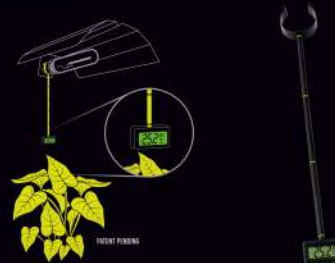

PROHYGRO+

HYGROTHERMO PRO

GARDEN HIGHPRO+

Thermometer with hygrometer
2.5m probe

LED Display
Green LED Display
for not stressing the plants

HYGROTHERMO BASIC

GARDEN HIGHPRO+

Thermometer with hygrometer
Easy use

HYGROTHERMO MEDIUM

GARDEN HIGHPRO+

Thermometer with hygrometer
1.5m Probe

HYGROTHERMO PREMIUM

GARDEN HIGHPRO+

Thermometer with hygrometer
1.5m Probe

HYGROTHERMO MEDIPRO

GARDEN HIGHPRO+

Innovative plant guardian

GARDEN
HIGHPRO

BORN
TO BE A
GROWER

WWW.GARDENHIGHPRO.COM