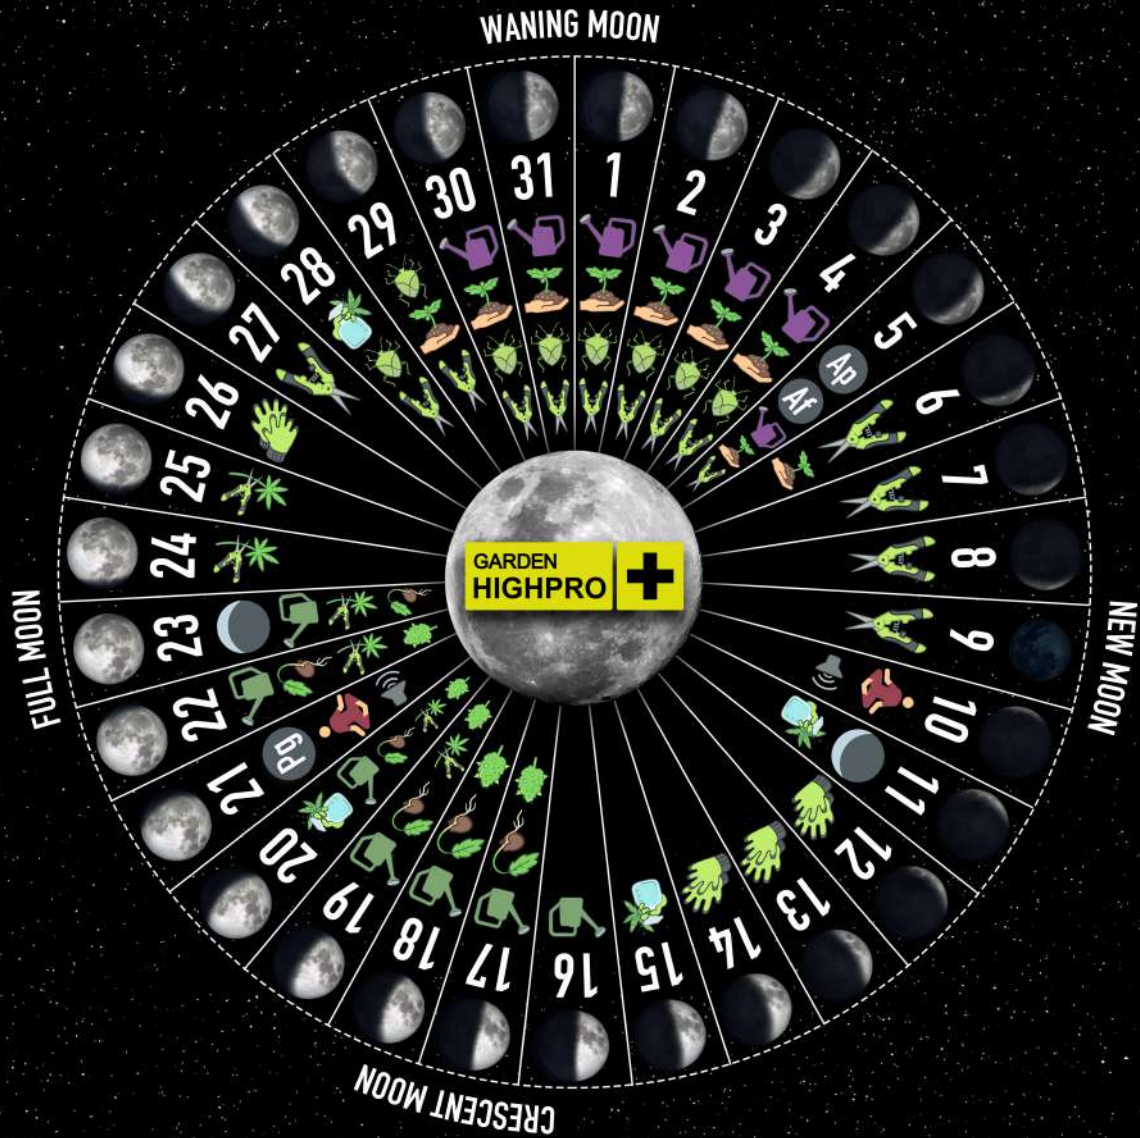

HEMISFERIO SUR

**GARDEN
HIGHPRO**
WWW.GARDENHIGHPRO.COM

**#BORN
TO BE A
GROWER** 

GROWLENDARIO **JULHO** 2021

Af APHELION

Ap APOGEO (LUA LONGE)

Pg PERIGEO (LUA PERTO)

☾ LUA ASCENDENTE

 IRRIGAÇÃO FOLIAR

 ADUBO ORGÂNICO

 ADUBO MINERAL

 MÚSICA NO JARDIM

 MEDITAR NO JARDIM

HEMISFÉRIO SUL

GARDEN HIGHPRO
WWW.GARDENHIGHPRO.COM

#BORN TO BE A GROWER 

GROWLENDARIO **JULY** 2021

- | | | | |
|---------------------|-------------|--------------------------|------------------------|
| APHELION | GERMINATE | PLANT AND TRANSPLANT | ORGANIC FERTILIZER |
| APOGEE (MOON AWAY) | PRUNE | MAINTENANCE AND CLEANING | MINERAL FERTILIZER |
| PERIGEE (MOON NEAR) | CUTTING | PEST CONTROL | MUSIC IN THE GARDEN |
| ASCEND MOON | HARVEST BUD | FOLIAR IRRIGATION | MEDITATE IN THE GARDEN |
| DESCENDING MOON | | | |