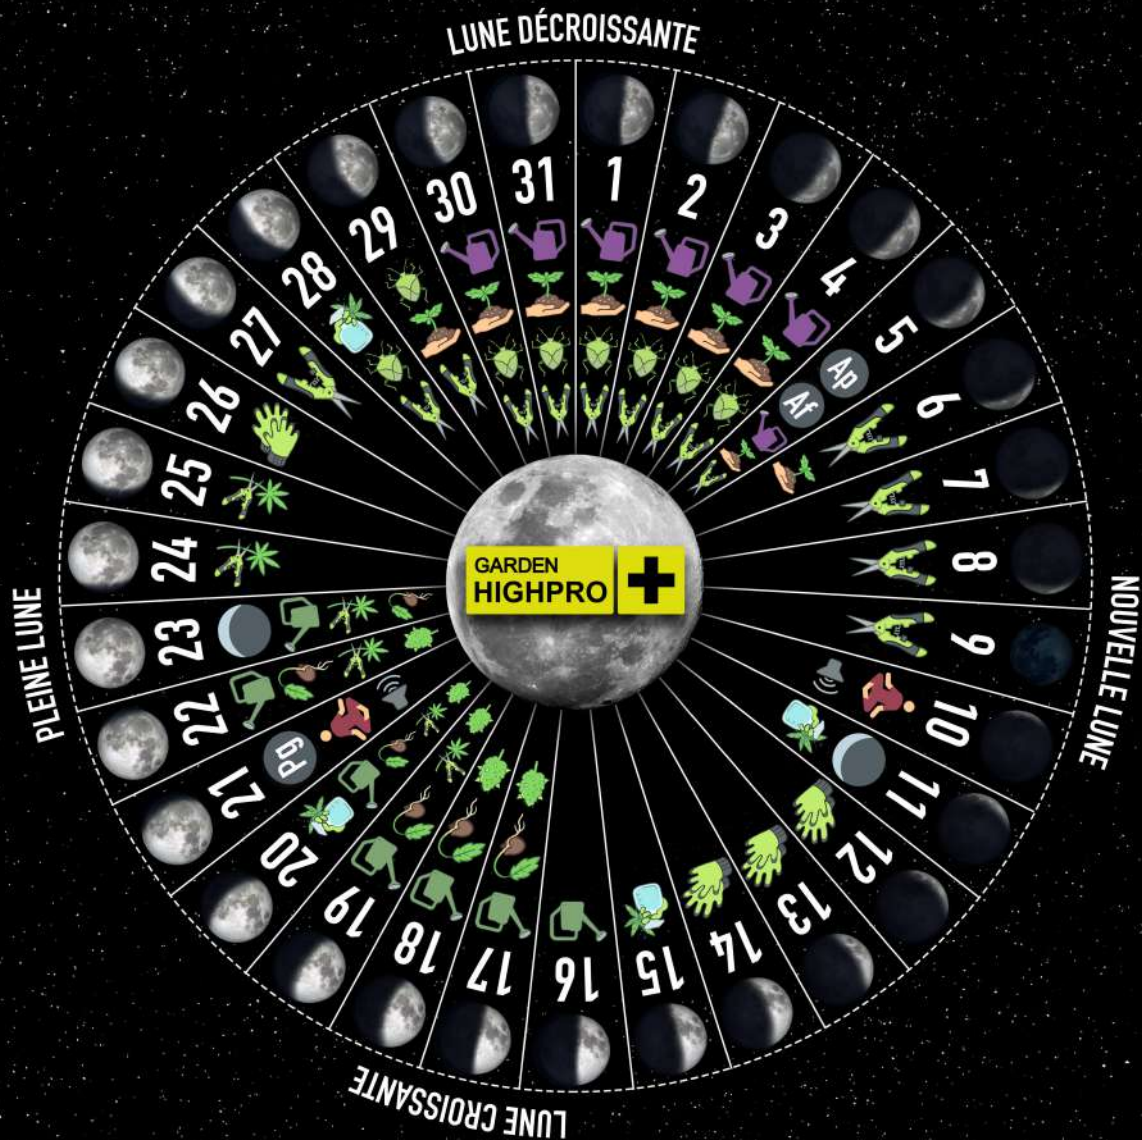

GROWLENDARIO **JULY** 2021

- | | | | |
|---------------------|-------------|--------------------------|------------------------|
| APHELION | GERMINATE | PLANT AND TRANSPLANT | ORGANIC FERTILIZER |
| APOGEE (MOON AWAY) | PRUNE | MAINTENANCE AND CLEANING | MINERAL FERTILIZER |
| PERIGEE (MOON NEAR) | CUTTING | PEST CONTROL | MUSIC IN THE GARDEN |
| ASCEND MOON | HARVEST BUD | FOLIAR IRRIGATION | MEDITATE IN THE GARDEN |
| DESCENDING MOON | | | |

SOUTH HEMISPHERE

**GARDEN
HIGHPRO**

+

BORN
TO BE A
GROWER

WWW.GARDENHIGHPRO.COM

GROWLENDARIO **JUILLET** 2021

Af APHELION

Ap APOGÉE (LUNE LOIGNÉE)

Pg PÉRIGÉE (LUNE PROCHE)

 LUNE MONTANTE

 LUNE DESCENDANTE

 FAIRE GERMER

 TAILLER

 COUPER LES BOUTURES

 RÉCOLTER LES TÊTES

 PLANTER ET TRANSPLANTER