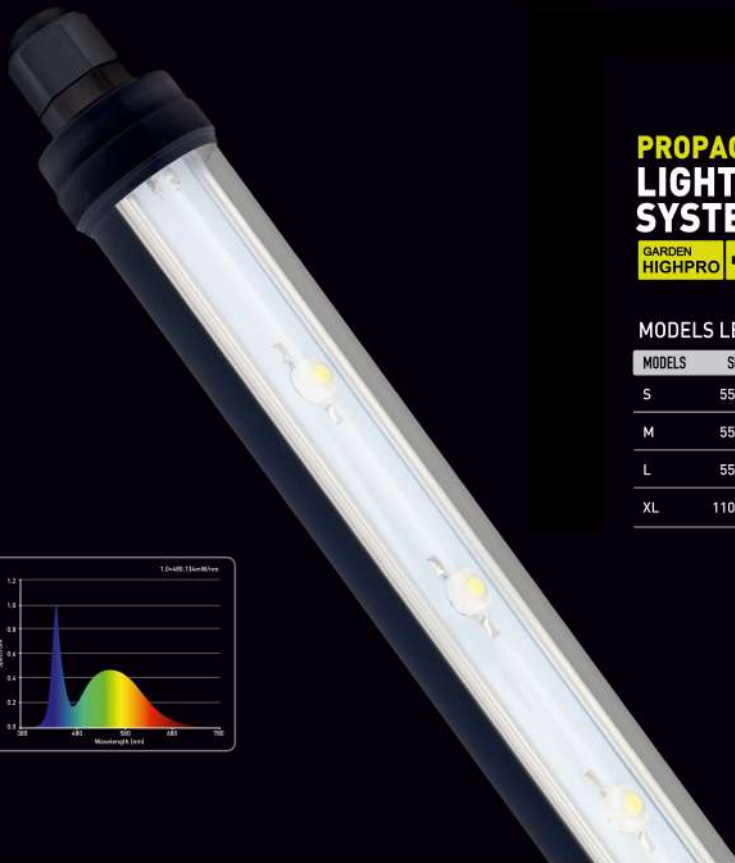

PROPAGATOR+

PROFESSIONAL PROPAGATION SYSTEM

PROPAGATION PROBOX PROPAGATOR

GARDEN HIGHPRO+

PROBOX PROPAGATOR

MODELS	SIZE
S	60 x 40 x 40 cm
M	80 x 60 x 40 cm
L	60 x 40 x 200 cm
XL	120 x 40 x 200 cm

PATENTED STRUCTURE

PLANTS FRIENDLY

LIGHT PROOF

MILAR 97% REFLECTIVITY

QUALITY FABRIC NYLON 600D

PROPAGATION LIGHTING SYSTEM

GARDEN HIGHPRO+

MODELS LEDMAXPRO

MODELS	SIZE	POWER
S	55cm	1 x 10W
M	55cm	2 x 10W
L	55cm	5 x 10W
XL	110cm	5 x 20W

LEDMAXPRO+

PROPAGATION LIGHTING SYSTEM

GARDEN HIGHPRO+

WWW.GARDENHIGHPRO.COM

#BORN TO BE A GROWER