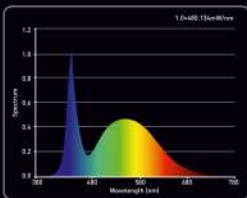

LEDMAXPRO+

PROPAGATION LIGHTING SYSTEM

GARDEN HIGHPRO+

WWW.GARDENHIGHPRO.COM

#BORN TO BE A GROWER